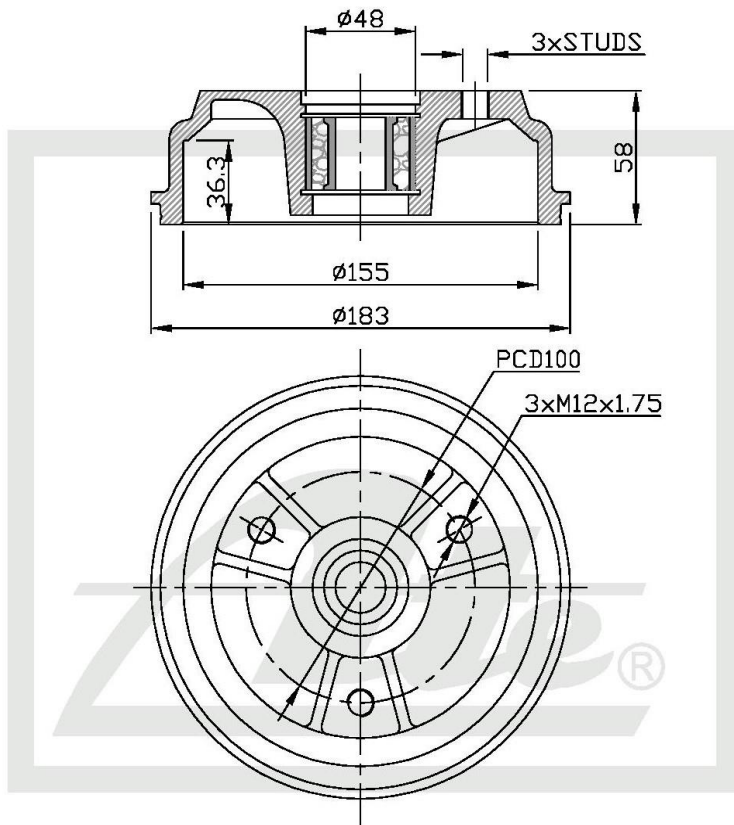

Drawing

Details of New Part

Brake Drum - Rear

Brake Drum Sizes:

Inside Diameter - 155mm

Outside Diameter - 183mm

Max Inside Diameter - 156mm

Height - 58mm

!! SUPPLIED WITH BEARING !!

Box Dimensions

Weight - 3430g

L - 265mm

H - 65mm

W - 255mm

Barcode

Vehicle Applications